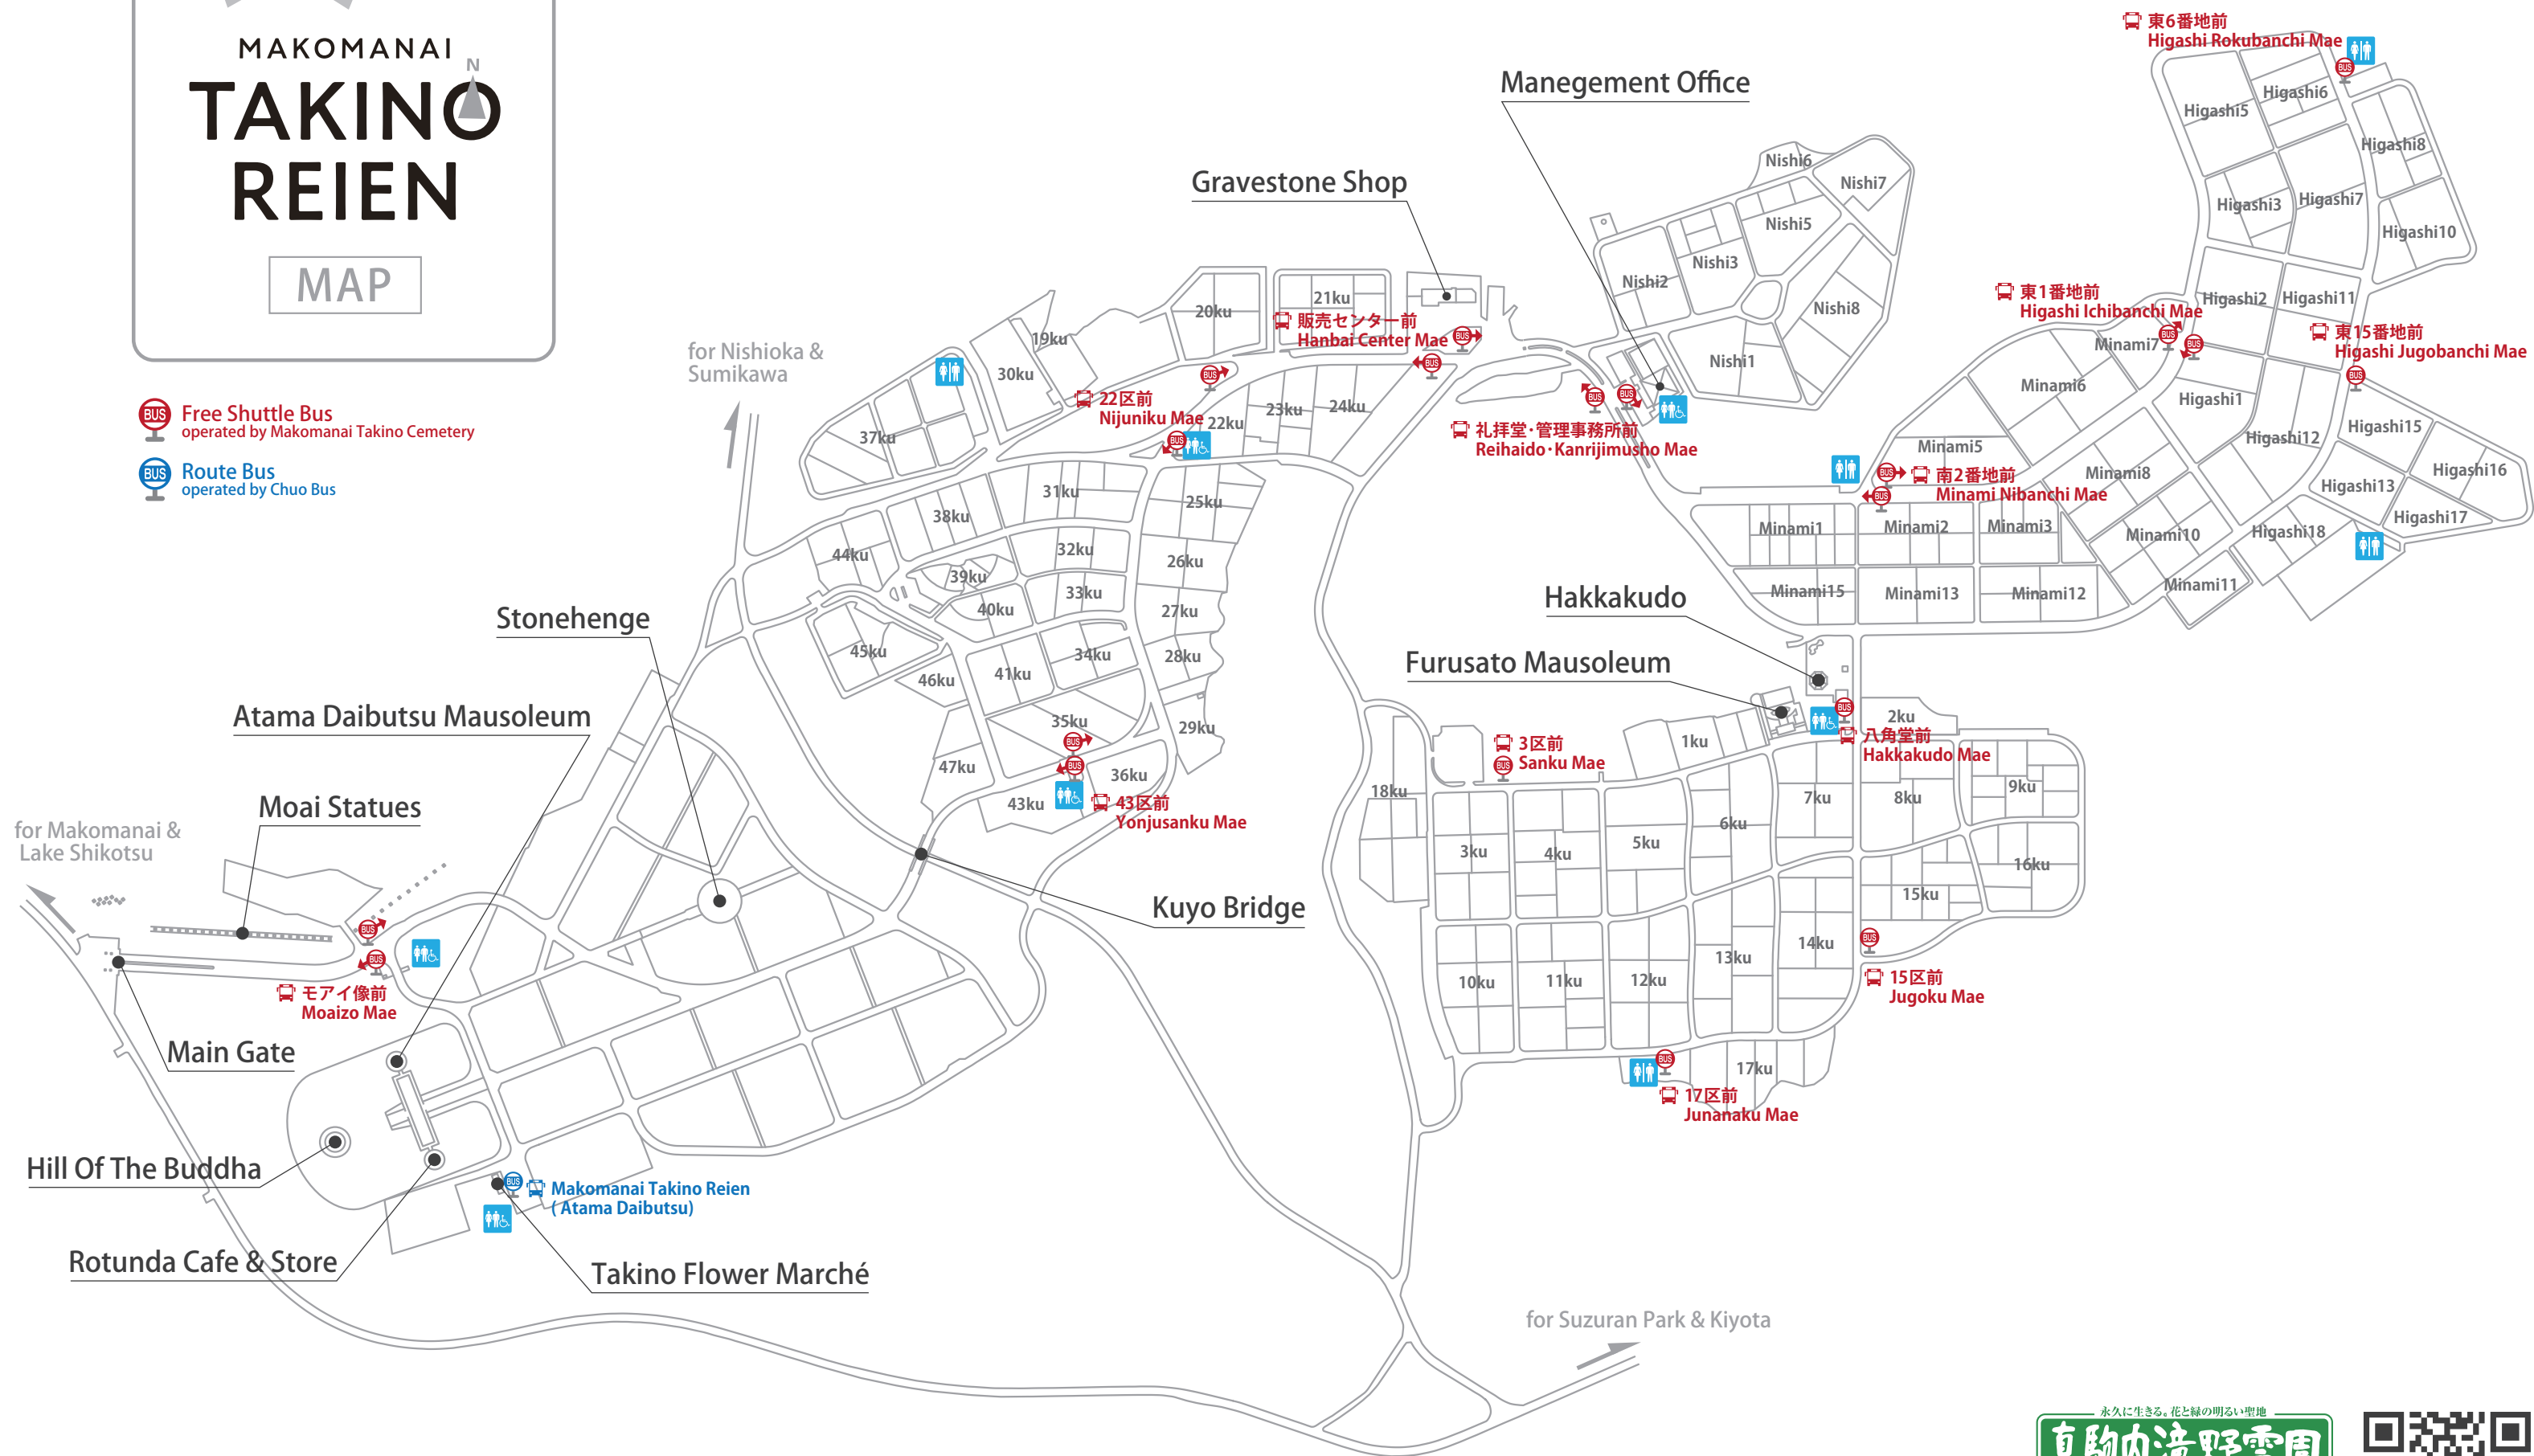

MAKOMANAI TAKINO REIEN

MAP

 Free Shuttle Bus
operated by Makomanai Takino Cemetery

 Route Bus
operated by Chuo Bus

永久に生きる。花と緑の明るい聖地
真駒内滝野霊園

2 Takino, Minami-ku, Sapporo, Hokkaido, Japan
☎011-592-1223 (Opening Hours 9:00AM-4:00PM)
<http://takinoreien.com/>